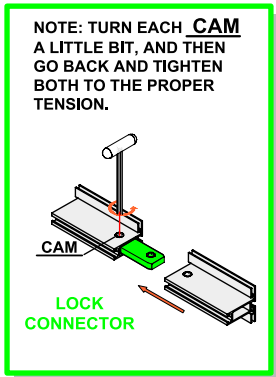

Code	#	Description
F7	8	PHFC2-1200-2 1200MM(47.24")) PHFC2 EXTRUSION W/ MITRE CUT AND LOCK HOLE
IB2	8	END TO END LOCK CONNECTOR
CB9	4	90 DEGREE CB9 CORNER LOCK CONNECTOR
F2	4	1155MM[45 1/2"]PH EXTRUSION W/1 LOCK
A1	2	PHFC2-600 [23.62"] STRAIGHT CUT BOTH ENDS & IB2
SW-FOOT	2	500MM FLAT FOOT FOR SMARTWALL FRAMES