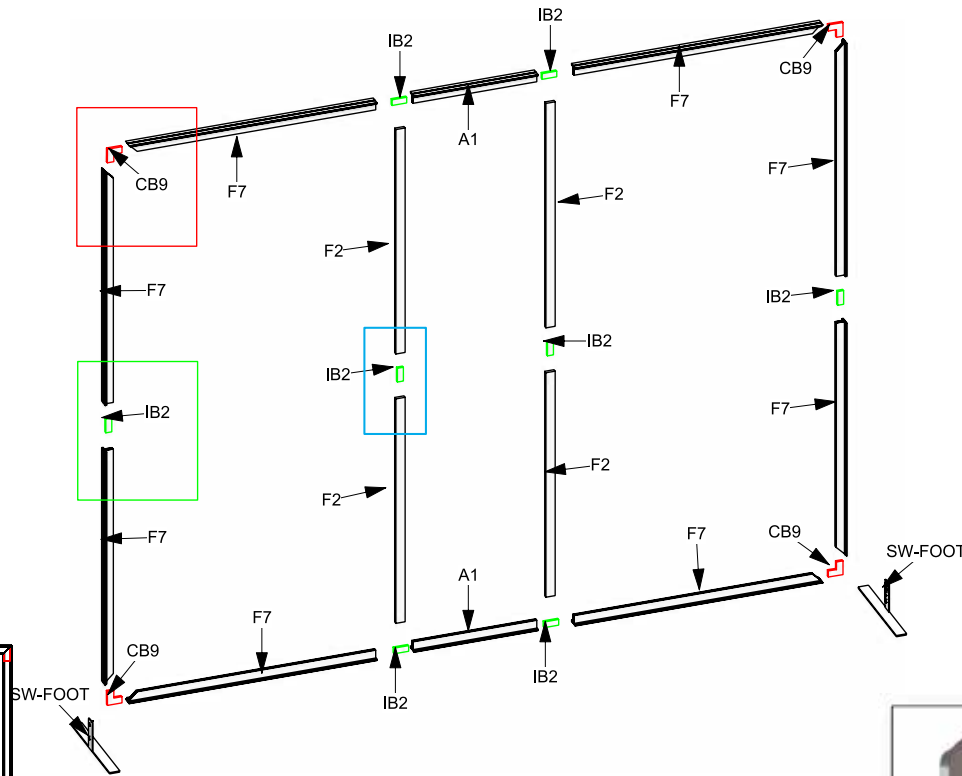

Vector Frame R-05

VF-R-05

Vector Frame is a collection of modern extrusion-based fabric graphic banner displays. Vector Frame is easy to assemble and disassemble and provides your choice of single-sided or double-sided integrated fabric graphic murals.

dimensions

Hardware	Graphic
Assembled unit: 118.125" w x 94.5" h x 19.7" d approx. 3000mm(w) x 2400mm(h) x 500.4mm(d)	Total visual area: 118" w x 94.375" h 2997mm(w) x 2397mm(h) Refer to related graphic templates for more information
Shipping	
Shipping dimensions: One OCL case: 19" l x 19" w x 56" h 483mm(l) x 483mm(w) x 1422mm(h) Approximate shipping weight (entire kit): 60 lbs / 27.2 kgs	

Code	#	Description
F7	8	PHFC2-1200-2 1200MM(47.24")) PHFC2 EXTRUSION W/ MITRE CUT AND LOCK HOLE
IB2	8	END TO END LOCK CONNECTOR
CB9	4	90 DEGREE CB9 CORNER LOCK CONNECTOR
F2	4	1155MM[45 1/2"]PH EXTRUSION W/1 LOCK
A1	2	PHFC2-600 [23.62"] STRAIGHT CUT BOTH ENDS & IB2
SW-FOOT	2	500MM FLAT FOOT FOR SMARTWALL FRAMES

Code	#	Description
GRAPHIC	1	94.49"H X 118.125" SINGLE SIDED DYESUB GRAPHIC (UNLINED) PRINTED ON OXFORD W/ FCE-2 ALL 4 SIDES

Vector Frame Banners and Light Boxes

Vector Frame Banner
VF-R-01

Vector Frame Banner
VF-R-02