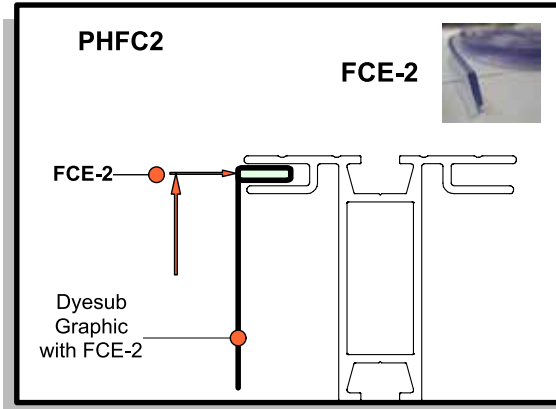

dimensions

Hardware	Graphic
Assembled unit: 118.125" w x 94.5" h x 19.7" d approx. 3000mm(w) x 2400mm(h) x 500.4mm(d)	Total visual area: 118" w x 94.375" h 2997mm(w) x 2397mm(h) Refer to related graphic templates for more information
Shipping	
Shipping dimensions: One OCL case: 19" l x 19" w x 56" h 483mm(l) x 483mm(w) x 1422mm(h) Approximate shipping weight (entire kit): 60 lbs / 27.2 kgs	

Code	#	Description
F7	8	PHFC2-1200-2 1200MM(47.24")) PHFC2 EXTRUSION W/ MITRE CUT AND LOCK HOLE
IB2	8	END TO END LOCK CONNECTOR
CB9	4	90 DEGREE CB9 CORNER LOCK CONNECTOR
F2	4	1155MM[45 1/2"]PH EXTRUSION W/1 LOCK
A1	2	PHFC2-600 [23.62"] STRAIGHT CUT BOTH ENDS & IB2
SW-FOOT	2	500MM FLAT FOOT FOR SMARTWALL FRAMES

Code	#	Description
GRAPHIC	1	94.49"H X 118.125" SINGLE SIDED DYESUB GRAPHIC (UNLINED) PRINTED ON OXFORD W/ FCE-2 ALL 4 SIDES

Vector Frame Banners and Light Boxes

Vector Frame Banner
VF-R-01

Vector Frame Banner
VF-R-02