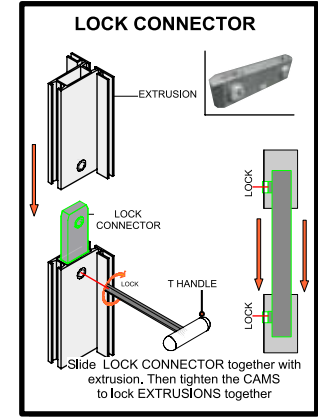

dimensions

Hardware	Graphic
Assembled unit: 118.125" w x 94.5" h x 19.7" d approx. 3000mm(w) x 2400mm(h) x 500.4mm(d)	Total visual area: 118" w x 94.375" h 2997mm(w) x 2397mm(h) Refer to related graphic templates for more information
Shipping	
Shipping dimensions: One OCL case: 19" l x 19" w x 56" h 483mm(l) x 483mm(w) x 1422mm(h) Approximate shipping weight (entire kit): 60 lbs / 27.2 kgs	

Code	#	Description
F7	8	PHFC2-1200-2 1200MM(47.24")) PHFC2 EXTRUSION W/ MITRE CUT AND LOCK HOLE
IB2	8	END TO END LOCK CONNECTOR
CB9	4	90 DEGREE CB9 CORNER LOCK CONNECTOR
F2	4	1155MM[45 1/2"]PH EXTRUSION W/1 LOCK
A1	2	PHFC2-600 [23.62"] STRAIGHT CUT BOTH ENDS & IB2
SW-FOOT	2	500MM FLAT FOOT FOR SMARTWALL FRAMES