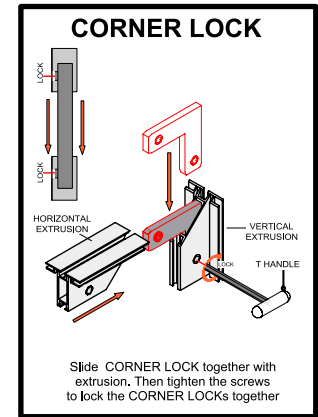

dimensions

Hardware	Graphic
Assembled unit: 118.125" w x 94.5" h x 19.7" d approx. 3000mm(w) x 2400mm(h) x 500.4mm(d)	Total visual area: 118" w x 94.375" h 2997mm(w) x 2397mm(h) Refer to related graphic templates for more information
Shipping	
Shipping dimensions: One OCL case: 19" l x 19" w x 56" h 483mm(l) x 483mm(w) x 1422mm(h) Approximate shipping weight (entire kit): 60 lbs / 27.2 kgs	

Code	#	Description
F7	8	PHFC2-1200-2 1200MM(47.24")) PHFC2 EXTRUSION W/ MITRE CUT AND LOCK HOLE
IB2	8	END TO END LOCK CONNECTOR
CB9	4	90 DEGREE CB9 CORNER LOCK CONNECTOR
F2	4	1155MM[45 1/2"]PH EXTRUSION W/1 LOCK
A1	2	PHFC2-600 [23.62"] STRAIGHT CUT BOTH ENDS & IB2
SW-FOOT	2	500MM FLAT FOOT FOR SMARTWALL FRAMES