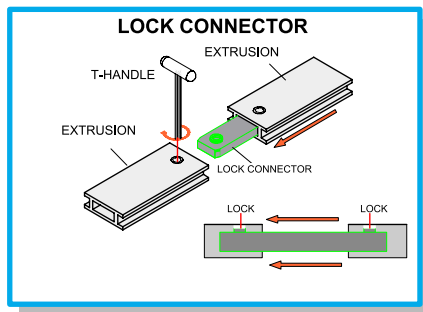

Code	#	Description
F7	8	PHFC2-1200-2 1200MM(47.24")) PHFC2 EXTRUSION W/ MITRE CUT AND LOCK HOLE
IB2	8	END TO END LOCK CONNECTOR
CB9	4	90 DEGREE CB9 CORNER LOCK CONNECTOR
F2	4	1155MM[45 1/2"]PH EXTRUSION W/1 LOCK
A1	2	PHFC2-600 [23.62"] STRAIGHT CUT BOTH ENDS & IB2
SW-FOOT	2	500MM FLAT FOOT FOR SMARTWALL FRAMES