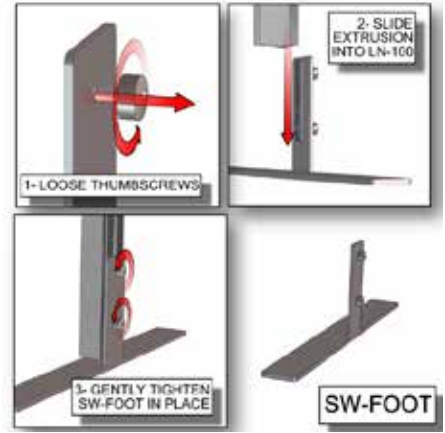

Code	#	Description
F7	8	PHFC2-1200-2 1200MM(47.24")) PHFC2 EXTRUSION W/ MITRE CUT AND LOCK HOLE
IB2	8	END TO END LOCK CONNECTOR
CB9	4	90 DEGREE CB9 CORNER LOCK CONNECTOR
F2	4	1155MM[45 1/2"]PH EXTRUSION W/1 LOCK
A1	2	PHFC2-600 [23.62"] STRAIGHT CUT BOTH ENDS & IB2
SW-FOOT	2	500MM FLAT FOOT FOR SMARTWALL FRAMES