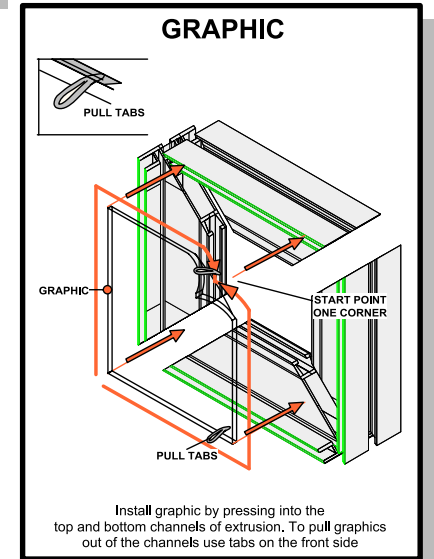

Code	#	Description
GRAPHIC	1	94.49"H X 118.125" SINGLE SIDED DYESUB GRAPHIC (UNLINED) PRINTED ON OXFORD W/ FCE-2 ALL 4 SIDES