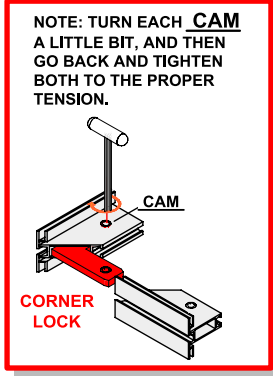

dimensions

Hardware	Graphic
Assembled unit: 118.125" w x 94.5" h x 19.7" d approx. 3000mm(w) x 2400mm(h) x 500.4mm(d)	Total visual area: 118" w x 94.375" h 2997mm(w) x 2397mm(h) Refer to related graphic templates for more information
Shipping	
Shipping dimensions: One OCL case: 19" l x 19" w x 56" h 483mm(l) x 483mm(w) x 1422mm(h) Approximate shipping weight (entire kit): 60 lbs / 27.2 kgs	

Code	#	Description
F7	8	PHFC2-1200-2 1200MM(47.24")) PHFC2 EXTRUSION W/ MITRE CUT AND LOCK HOLE
IB2	8	END TO END LOCK CONNECTOR
CB9	4	90 DEGREE CB9 CORNER LOCK CONNECTOR
F2	4	1155MM[45 1/2"]PH EXTRUSION W/1 LOCK
A1	2	PHFC2-600 [23.62"] STRAIGHT CUT BOTH ENDS & IB2
SW-FOOT	2	500MM FLAT FOOT FOR SMARTWALL FRAMES