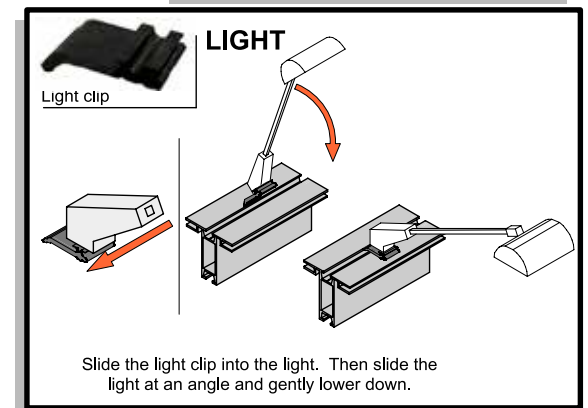

Code	#	Description
GRAPHIC	1	94.49"H X 118.125" SINGLE SIDED DYESUB GRAPHIC (UNLINED) PRINTED ON OXFORD W/ FCE-2 ALL 4 SIDES