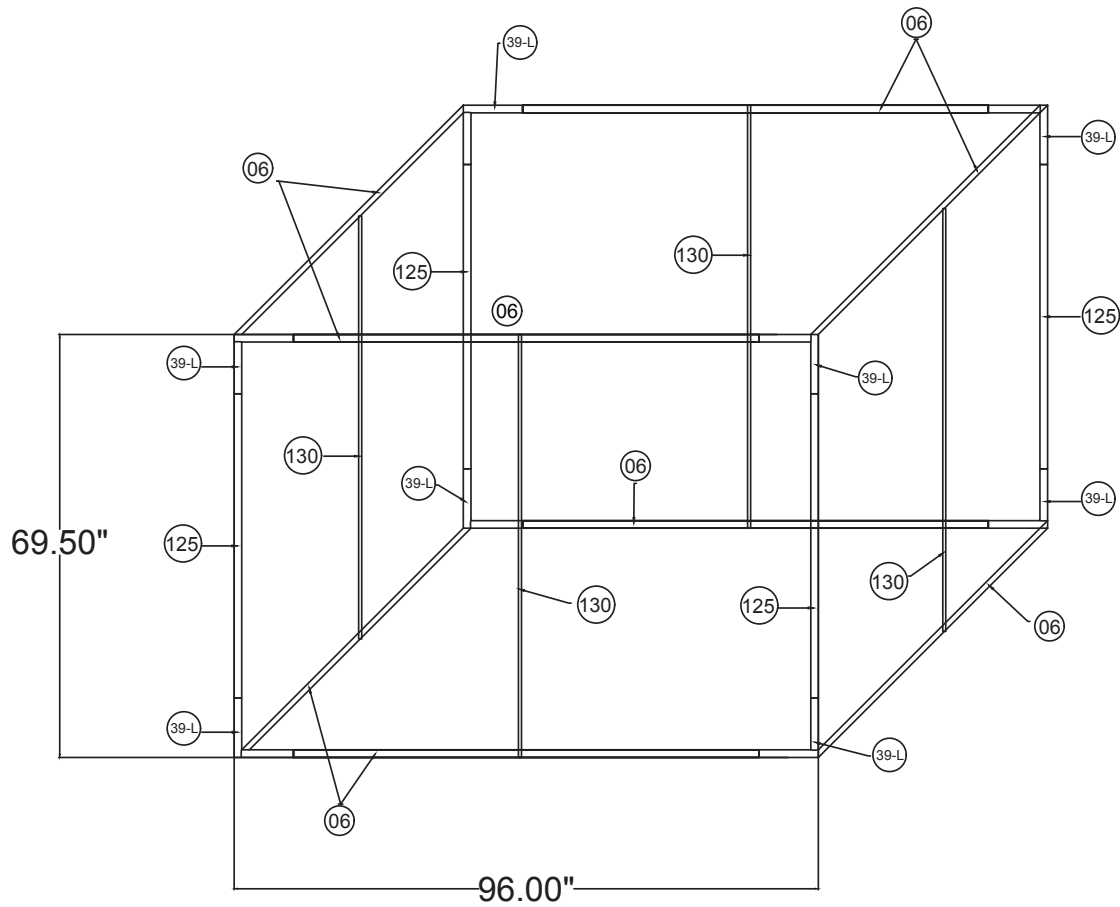

WAVELINE®

8'w x 6'h WL Hanging Sign

SHS0872

8'w x 6'h Sq. Hanging Sign

Qty.	Part Number
8	WLM#039L-US
4	WLM#125
8	WLM#006
4	WLM#130
1	BGO-FABRIC-L bag

Notes:

- * Does not include Hanging Cables
- * Will fit inside a CA600 or CA900 case