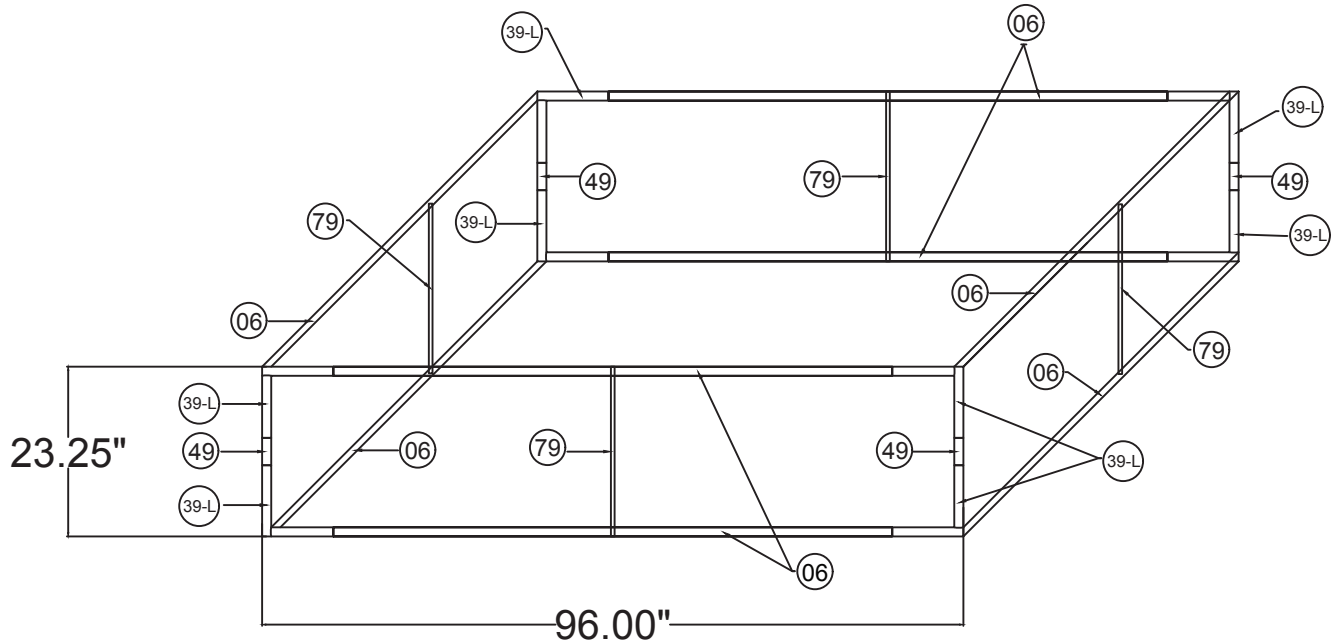

WAVELINE®

8'w x 2'h WL Hanging Sign

SHS0824

8'w x 2'h Sq. Hanging Sign	
Qty.	Part Number
8	WLM#039L-US
4	WLM#049
8	WLM#006
4	WLM#079
1	BGO-Fabirc-L bag

Notes:

- * Does not include Hanging Cables
- * Will fit inside a CA600 or CA900 case