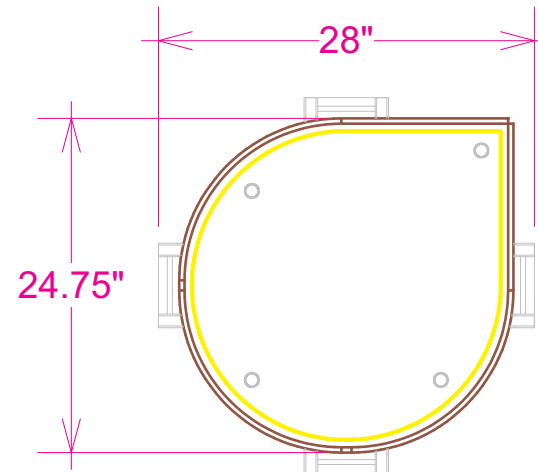

Note: Shelf finishes may vary. Kits will come with choice of lights except for Lumina 2.

3D Rendering:

OR-P02-P, Podium Kit

Dimensions:

OR-P02-P, Podium Kit

Color Coded Parts:

OR-P02-P, Podium Kit

Case Count:

OR-P02-P, Podium Kit

ORBITAL FREIGHT CASE
48" x 36" x 10.5"
(OCFM)

0

ORBITAL FREIGHT CASE
48" x 36" x 18"
(OCF)

0

ORBITAL FREIGHT CASE
48" x 48" x 18"
(OCF2)

0

ORBITAL FREIGHT CASE
48" x 44" x 34"
(OCT)

0

ORBITAL FREIGHT CASE
36" x 24" x 10"
(OCHM)

0

ORBITAL FREIGHT CASE
48" x 24" x 10"
(OCH)

0

FREIGHT CASE
48" x 24" x 12"
(OCH-2)

0

Notes:
May be shipped in Cardboard Box, or in
one OCH.