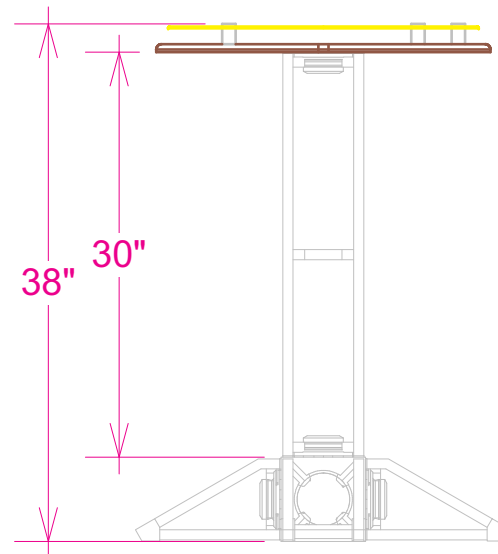

Note: Shelf finishes may vary. Kits will come with choice of lights except for Lumina 2.

3D Rendering:

OR-P02-P, Podium Kit

Dimensions:

OR-P02-P, Podium Kit

Color Coded Parts:

OR-P02-P, Podium Kit

Case Count:

OR-P02-P, Podium Kit

ORBITAL FREIGHT CASE
48" x 36" x 10.5"
(OCFM)

0

ORBITAL FREIGHT CASE
48" x 36" x 18"
(OCF)

0

ORBITAL FREIGHT CASE
48" x 48" x 18"
(OCF2)

0

ORBITAL FREIGHT CASE
48" x 44" x 34"
(OCT)

0

ORBITAL FREIGHT CASE
36" x 24" x 10"
(OCHM)

0

ORBITAL FREIGHT CASE
48" x 24" x 10"
(OCH)

0

FREIGHT CASE
48" x 24" x 12"
(OCH-2)

0

Notes:
May be shipped in Cardboard Box, or in
one OCH.