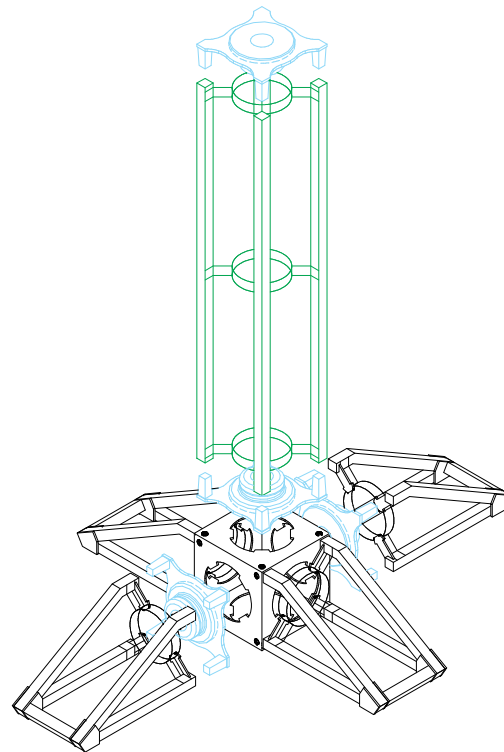

Each Orbital Express Truss kit has been carefully designed and developed to be stable and safe. Consult with your dealer for load bearing specifications. The manufacturers of Orbital Express Truss will not be held responsible or accountable for any damage or injury caused by exceeding guidelines or though wrongful/incorrect use of the system.

Note: Shelf finishes may vary. Kits will come with choice of lights except for Lumina 2.

3D Rendering:

OR-P02-P, Podium Kit

Dimensions:

OR-P02-P, Podium Kit

Color Coded Parts:

OR-P02-P, Podium Kit

Case Count: