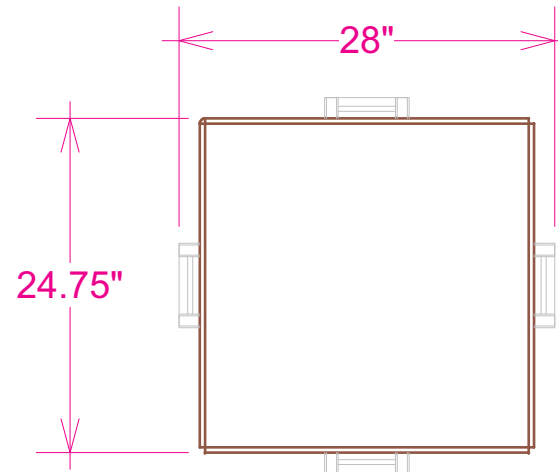

Note: Shelf finishes may vary. Kits will come with choice of lights except for Lumina 2.

3D Rendering:

OR-P05, Podium Kit

Dimensions:

OR-P05, Podium Kit

Color Coded Parts:

OR-P05, Podium Kit

Case Count:

OR-P05, Podium Kit

ORBITAL FREIGHT CASE
48" x 36" x 10.5"
(OCFM)

0

ORBITAL FREIGHT CASE
48" x 36" x 18"
(OCF)

0

ORBITAL FREIGHT CASE
48" x 48" x 18"
(OCF2)

0

ORBITAL FREIGHT CASE
48" x 44" x 34"
(OCT)

0

ORBITAL FREIGHT CASE
36" x 24" x 10"
(OCHM)

0

ORBITAL FREIGHT CASE
48" x 24" x 10"
(OCH)

0

FREIGHT CASE
48" x 24" x 12"
(OCH-2)

0

Notes:
May be shipped in Cardboard Box, or in
one OCH.