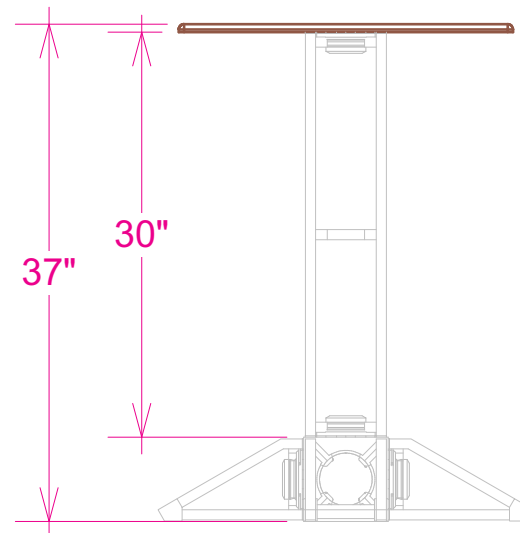

Dimensions:

OR-P05, Podium Kit