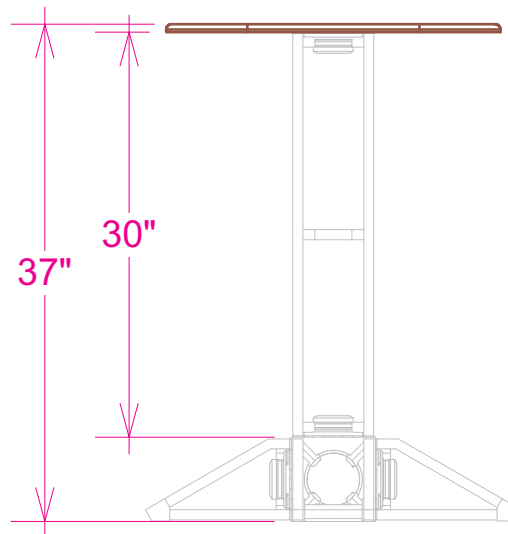

Note: Shelf finishes may vary. Kits will come with choice of lights except for Lumina 2.

3D Rendering:

OR-P04, Podium Kit

Dimensions:

OR-P04, Podium Kit

Color Coded Parts:

OR-P04, Podium Kit

Case Count:

OR-P04, Podium Kit

ORBITAL FREIGHT CASE
48" x 36" x 10.5"
(OCFM)

0

ORBITAL FREIGHT CASE
48" x 36" x 18"
(OCF)

0

ORBITAL FREIGHT CASE
48" x 48" x 18"
(OCF2)

0

ORBITAL FREIGHT CASE
48" x 44" x 34"
(OCT)

0

ORBITAL FREIGHT CASE
36" x 24" x 10"
(OCHM)

0

ORBITAL FREIGHT CASE
48" x 24" x 10"
(OCH)

0

FREIGHT CASE
48" x 24" x 12"
(OCH-2)

0

Notes:
May be shipped in Cardboard Box, or in
one OCH.