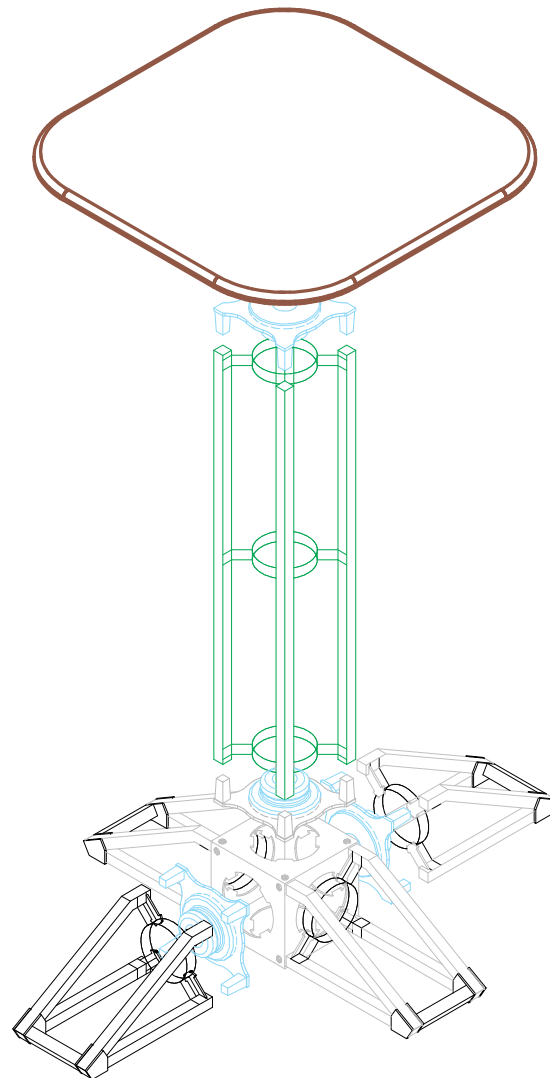

Color Coded Parts:

OR-P04, Podium Kit