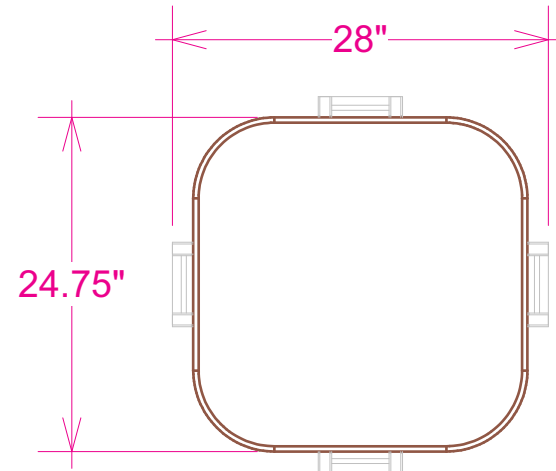

Note: Shelf finishes may vary. Kits will come with choice of lights except for Lumina 2.

3D Rendering:

OR-P04, Podium Kit

Dimensions:

OR-P04, Podium Kit

Color Coded Parts:

OR-P04, Podium Kit

Case Count:

OR-P04, Podium Kit

ORBITAL FREIGHT CASE
48" x 36" x 10.5"
(OCFM)

0

ORBITAL FREIGHT CASE
48" x 36" x 18"
(OCF)

0

ORBITAL FREIGHT CASE
48" x 48" x 18"
(OCF2)

0

ORBITAL FREIGHT CASE
48" x 44" x 34"
(OCT)

0

ORBITAL FREIGHT CASE
36" x 24" x 10"
(OCHM)

0

ORBITAL FREIGHT CASE
48" x 24" x 10"
(OCH)

0

FREIGHT CASE
48" x 24" x 12"
(OCH-2)

0

Notes:
May be shipped in Cardboard Box, or in
one OCH.