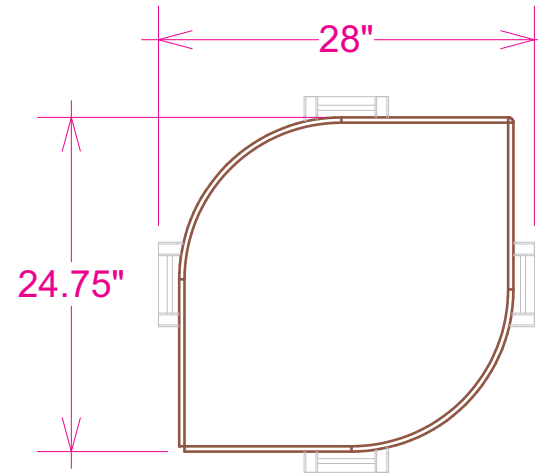

Note: Shelf finishes may vary. Kits will come with choice of lights except for Lumina 2.

3D Rendering:

OR-P03, Podium Kit

Dimensions:

OR-P03, Podium Kit

Color Coded Parts:

OR-P03, Podium Kit

Case Count:

OR-P03, Podium Kit

ORBITAL FREIGHT CASE
48" x 36" x 10.5"
(OCFM)

0

ORBITAL FREIGHT CASE
48" x 36" x 18"
(OCF)

0

ORBITAL FREIGHT CASE
48" x 48" x 18"
(OCF2)

0

ORBITAL FREIGHT CASE
48" x 44" x 34"
(OCT)

0

ORBITAL FREIGHT CASE
36" x 24" x 10"
(OCHM)

0

ORBITAL FREIGHT CASE
48" x 24" x 10"
(OCH)

0

FREIGHT CASE
48" x 24" x 12"
(OCH-2)

0

Notes:
May be shipped in Cardboard Box, or in
one OCH.