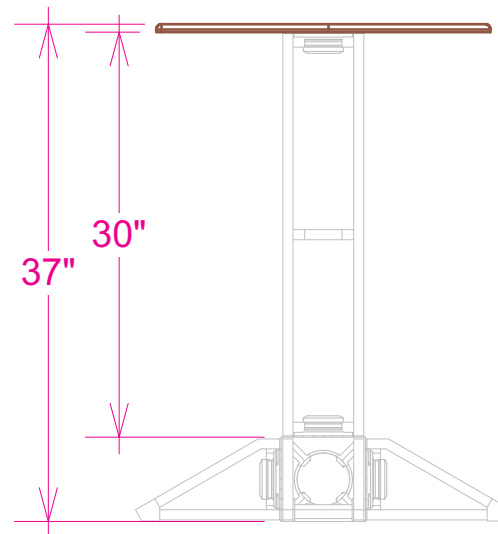

Note: Shelf finishes may vary. Kits will come with choice of lights except for Lumina 2.

3D Rendering:

OR-P03, Podium Kit

Dimensions:

OR-P03, Podium Kit

Color Coded Parts:

OR-P03, Podium Kit

Case Count:

OR-P03, Podium Kit

ORBITAL FREIGHT CASE
48" x 36" x 10.5"
(OCFM)

0

ORBITAL FREIGHT CASE
48" x 36" x 18"
(OCF)

0

ORBITAL FREIGHT CASE
48" x 48" x 18"
(OCF2)

0

ORBITAL FREIGHT CASE
48" x 44" x 34"
(OCT)

0

ORBITAL FREIGHT CASE
36" x 24" x 10"
(OCHM)

0

ORBITAL FREIGHT CASE
48" x 24" x 10"
(OCH)

0

FREIGHT CASE
48" x 24" x 12"
(OCH-2)

0

Notes:
May be shipped in Cardboard Box, or in
one OCH.