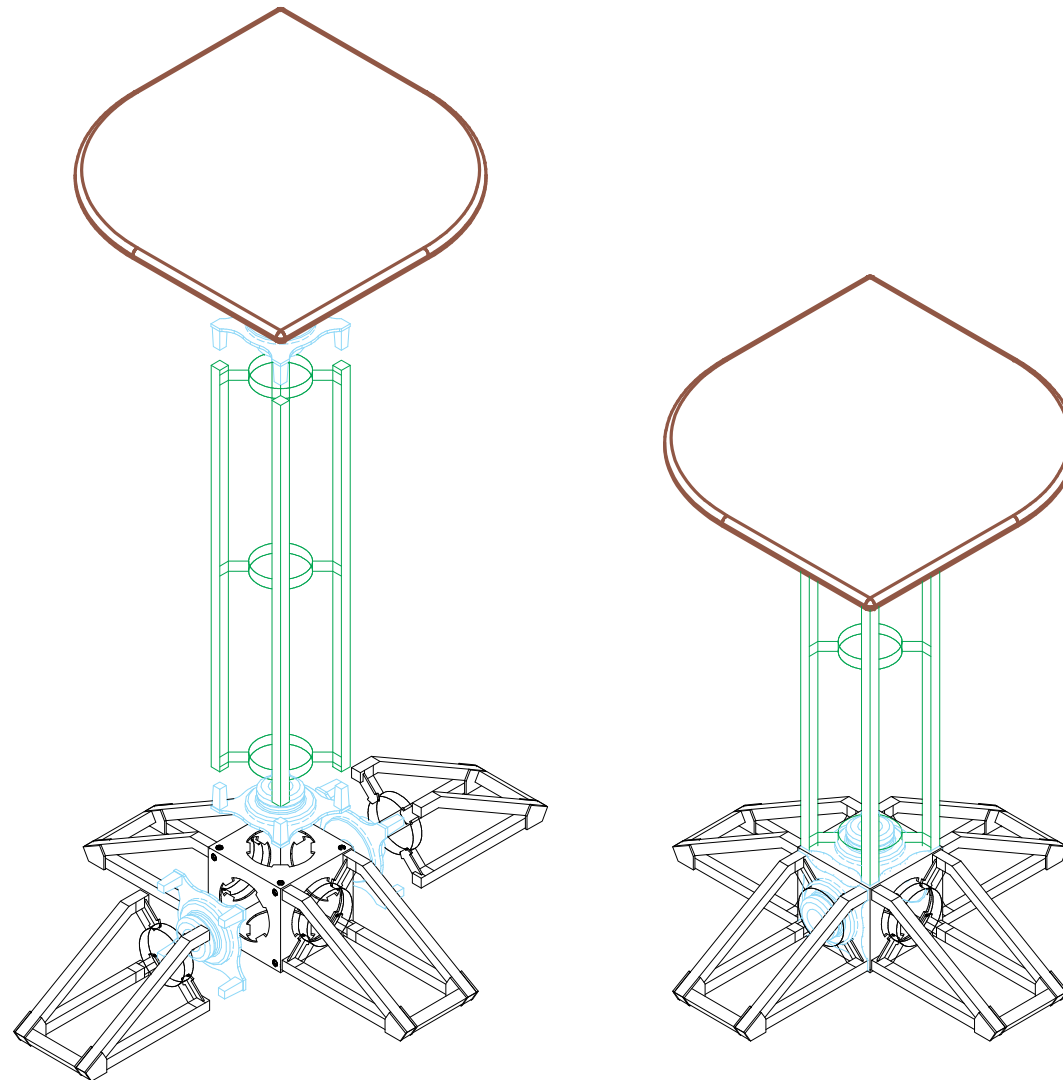

Part Count:

OR-P03, Podium Kit

<p>JUNCTION BOX (OR-J-3) DBL JUNCTION BOX (OR-J-DBL)</p> <p>0 0</p>	<p>24" LONG TRUSS SECTION (OR-24-2)</p> <p>0</p>	<p>30" LONG TRUSS SECTION (OR-30-2)</p> <p>1</p>	<p>36" TRUSS SECTIONS (OR-36-2)</p> <p>0</p>	<p>46" LONG TRUSS SECTION (OR-46-2)</p> <p>0</p>	<p>45 CURVED TRUSS SECTION (OR-45-CV-3)</p> <p>0</p>	<p>90 CURVED TRUSS SECTION (OR-90-CV-2)</p> <p>0</p>
<p>(OR-B45)</p> <p>0</p>	<p>(OR-B90)</p> <p>2</p>	<p>(OR-B90A)</p> <p>1</p>	<p>(OR-LCD-1-S) (OR-LCD-2-S) Opti Mount (OR-LCD-3-S)</p> <p>0 0 0</p>	<p>LIT RACK (OR-STG) UNIVERSAL CONNECTOR (OR-UNI-CLP-1)</p> <p>0 0</p>	<p>TRUSS TO JUNCTION (OR-QL-T2J) TRUSS TO TRUSS (OR-QL-T2T)</p> <p>5 0</p>	<p>HAND TOOL (OR-TOOL-B)</p> <p>1</p>
<p>(OR-TBL) *S *B *WD *DWD (OR-ATL-CNTR)</p> <p>0 0</p>	<p>LEFT *S *B *WD *DWD (OR-TBL2-L) RIGHT *S *B *WD *DWD (OR-TBL2-R)</p> <p>0 0</p>	<p>(OR-IS-24) 24" *S *B *WD *DWD (OR-IS-36) 36" *S *B *WD *DWD (OR-IS-46) 46" *S *B *WD *DWD (OR-IS-48) 48" *S *B *WD *DWD</p> <p>0 0 0 0</p>	<p>(OR-CIS-45) *S *B *WD *DWD (OR-SE-IS-90) *S *B *WD *DWD (OR-CIS-90) *S *B *WD *DWD</p> <p>0 0 0</p>	<p>(OR-PO1-15) *S *B *WD *DWD (OR-PO1-P-15)</p> <p>0 0</p>	<p>(OR-PO2-15) *S *B *WD *DWD (OR-PO2-P-15)</p> <p>0 0</p>	<p>(OR-PO3-15) *S *B *WD *DWD (OR-PO3-P-15)</p> <p>1 0</p>
<p>(OR-PO4-15) *S *B *WD *DWD (OR-PO4-P-15)</p> <p>0 0</p>	<p>(OR-PO5-15) *S *B *WD *DWD (OR-PO5-P-15)</p> <p>0 0</p>	<p>(OR-TC01-15) *S *B *WD *DWD (OR-TC01-P-15)</p> <p>0 0</p>	<p>(OR-TC02-15) *S *B *WD *DWD (OR-TC02-P-15)</p> <p>0 0</p>	<p>(OR-TC03-15) *S *B *WD *DWD (OR-TC03-P-15)</p> <p>0 0</p>	<p>(OR-TC04-18) *S *B *WD *DWD (OR-TC04-P-18)</p> <p>0 0</p>	<p>SPOTLIGHT (CHOICE OF LIGHTS)</p> <p>0</p>

Note: Shelf finishes may vary. Kits will come with choice of lights except for Lumina 2.

3D Rendering:

OR-P03, Podium Kit

Dimensions:

OR-P03, Podium Kit

Color Coded Parts:

OR-P03, Podium Kit

Case Count: