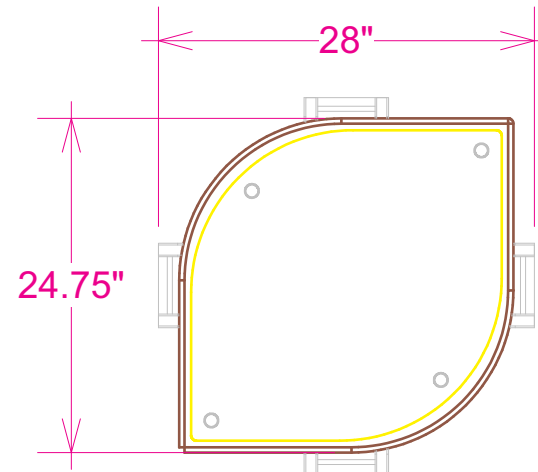

Note: Shelf finishes may vary. Kits will come with choice of lights except for Lumina 2.

3D Rendering:

OR-P03-P, Podium Kit

Dimensions:

OR-P03-P, Podium Kit

Color Coded Parts:

OR-P03-P, Podium Kit

Case Count:

OR-P03-P, Podium Kit

ORBITAL FREIGHT CASE
48" x 36" x 10.5"
(OCFM)

0

ORBITAL FREIGHT CASE
48" x 36" x 18"
(OCF)

0

ORBITAL FREIGHT CASE
48" x 48" x 18"
(OCF2)

0

ORBITAL FREIGHT CASE
48" x 44" x 34"
(OCT)

0

ORBITAL FREIGHT CASE
36" x 24" x 10"
(OCHM)

0

ORBITAL FREIGHT CASE
48" x 24" x 10"
(OCH)

0

FREIGHT CASE
48" x 24" x 12"
(OCH-2)

0

Notes:
May be shipped in Cardboard Box, or in
one OCH.