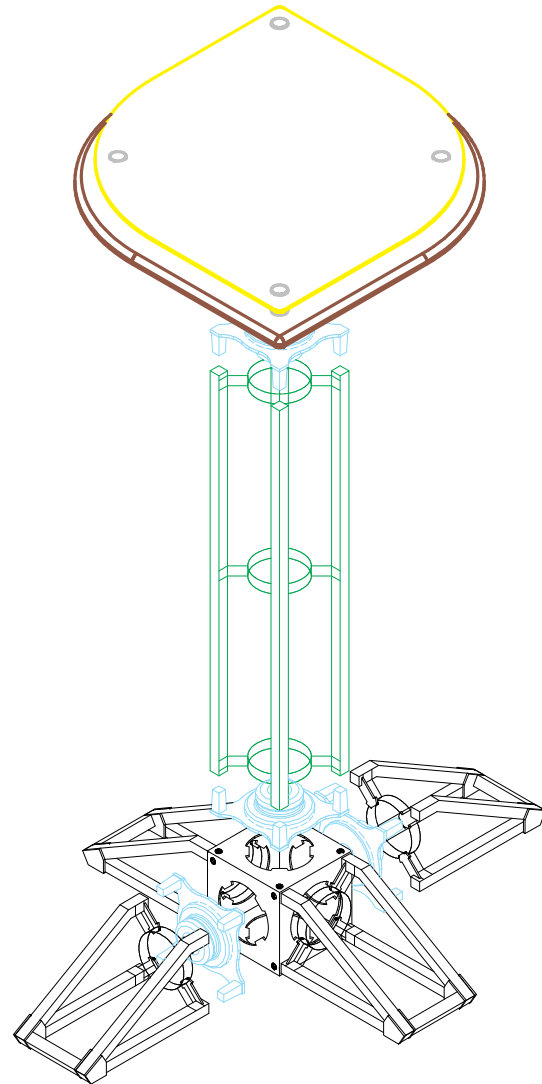

Part Count:

OR-P03-P, Podium Kit

<p>JUNCTION BOX (OR-J-3) 0 DBL JUNCTION BOX (OR-J-DBL) 0</p>	<p>24" LONG TRUSS SECTION (OR-24-2) 0</p>	<p>30" LONG TRUSS SECTION (OR-30-2) 1</p>	<p>36" TRUSS SECTIONS (OR-36-2) 0</p>	<p>46" LONG TRUSS SECTION (OR-46-2) 0</p>	<p>45 CURVED TRUSS SECTION (OR-45-CV-3) 0</p>	<p>90 CURVED TRUSS SECTION (OR-90-CV-2) 0</p>
<p>(OR-B45) 0</p>	<p>(OR-B90) 2</p>	<p>(OR-B90A) 1</p>	<p>(OR-LCD-1-S) 0 (OR-LCD-2-S) 0 Opti Mount (OR-LCD-3-S) 0</p>	<p>LIT RACK (OR-STG) 0 UNIVERSAL CONNECTOR (OR-UNI-CLP-1) 0</p>	<p>TRUSS TO JUNCTION (OR-QL-T2J) 5 TRUSS TO TRUSS (OR-QL-T2T) 0</p>	<p>HAND TOOL (OR-TOOL-B) 1</p>
<p>(OR-TBL) 0 ADJUSTABLE TABLE TOP (OR-ATL-CNTR) 0</p>	<p>LEFT (OR-TBL2-L) 0 RIGHT (OR-TBL2-R) 0</p> <p>ADJUSTABLE SCALLOP TABLE TOP</p>	<p>(OR-IS-24) 24" 0 (OR-IS-36) 36" 0 (OR-IS-46) 46" 0 (OR-IS-48) 48" 0</p> <p>INTERNAL SHELVES</p>	<p>(OR-CIS-45) 0 (OR-SE-IS-90) 0 (OR-CIS-90) 0</p> <p>CURVED INTERNAL SHELVES</p>	<p>(OR-PO1-15) 0 PODIUM TOP (OR-PO1-P-15) 0</p>	<p>(OR-PO2-15) 0 PODIUM TOP (OR-PO2-P-15) 0</p>	<p>(OR-PO3-15) 0 PODIUM TOP (OR-PO3-P-15) 1</p>
<p>(OR-PO4-15) 0 PODIUM TOP (OR-PO4-P-15) 0</p>	<p>(OR-PO5-15) 0 PODIUM TOP (OR-PO5-P-15) 0</p>	<p>(OR-TC01-15) 0 COUNTER TABLE TOP (OR-TC01-P-15) 0</p>	<p>(OR-TC02-15) 0 COUNTER TABLE TOP (OR-TC02-P-15) 0</p>	<p>(OR-TC03-15) 0 COUNTER TABLE TOP (OR-TC03-P-15) 0</p>	<p>(OR-TC04-18) 0 CURVED COUNTER TABLE TOP (OR-TC04-P-18) 0</p>	<p>SPOTLIGHT (CHOICE OF LIGHTS) 0</p>

Note: Shelf finishes may vary. Kits will come with choice of lights except for Lumina 2.

3D Rendering:

OR-P03-P, Podium Kit

Dimensions:

OR-P03-P, Podium Kit

Color Coded Parts:

OR-P03-P, Podium Kit

Case Count:

OR-P03-P, Podium Kit

ORBITAL FREIGHT CASE
48" x 36" x 10.5"
(OCFM)

0

ORBITAL FREIGHT CASE
48" x 36" x 18"
(OCF)

0

ORBITAL FREIGHT CASE
48" x 48" x 18"
(OCF2)

0

ORBITAL FREIGHT CASE
48" x 44" x 34"
(OCT)