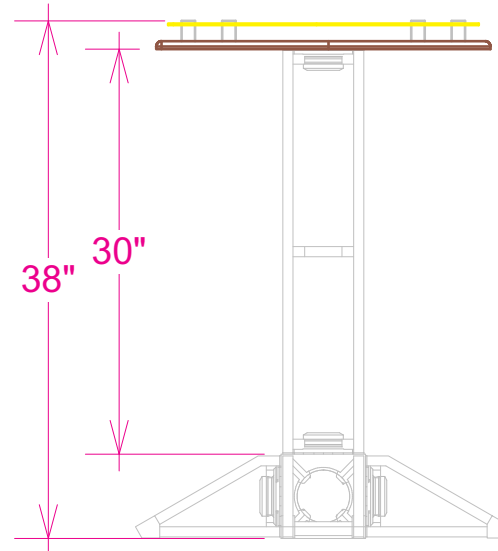

Note: Shelf finishes may vary. Kits will come with choice of lights except for Lumina 2.

3D Rendering:

OR-P03-P, Podium Kit

Dimensions:

OR-P03-P, Podium Kit

Color Coded Parts:

OR-P03-P, Podium Kit

Case Count:

OR-P03-P, Podium Kit

ORBITAL FREIGHT CASE
48" x 36" x 10.5"
(OCFM)

0

ORBITAL FREIGHT CASE
48" x 36" x 18"
(OCF)

0

ORBITAL FREIGHT CASE
48" x 48" x 18"
(OCF2)

0

ORBITAL FREIGHT CASE
48" x 44" x 34"
(OCT)

0

ORBITAL FREIGHT CASE
36" x 24" x 10"
(OCHM)

0

ORBITAL FREIGHT CASE
48" x 24" x 10"
(OCH)

0

FREIGHT CASE
48" x 24" x 12"
(OCH-2)

0

Notes:
May be shipped in Cardboard Box, or in
one OCH.