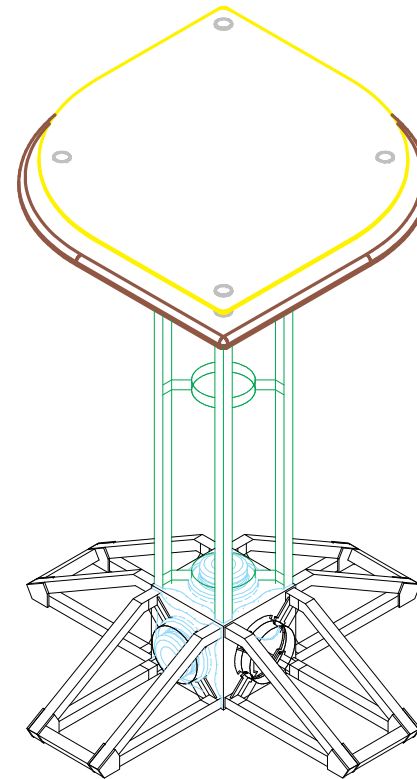

Part Count:

OR-P03-P, Podium Kit

<p>JUNCTION BOX (OR-J-3) 0 DBL JUNCTION BOX (OR-J-DBL) 0</p>	<p>24" LONG TRUSS SECTION (OR-24-2) 0</p>	<p>30" LONG TRUSS SECTION (OR-30-2) 1</p>	<p>36" TRUSS SECTIONS (OR-36-2) 0</p>	<p>46" LONG TRUSS SECTION (OR-46-2) 0</p>	<p>45 CURVED TRUSS SECTION (OR-45-CV-3) 0</p>	<p>90 CURVED TRUSS SECTION (OR-90-CV-2) 0</p>
<p>(OR-B45) 0</p>	<p>(OR-B90) 2</p>	<p>(OR-B90A) 1</p>	<p>(OR-LCD-1-S) 0 (OR-LCD-2-S) 0 Opti Mount (OR-LCD-3-S) 0</p>	<p>LIT RACK (OR-STG) 0 UNIVERSAL CONNECTOR (OR-UNI-CLP-1) 0</p>	<p>TRUSS TO JUNCTION (OR-QL-T2J) 5 TRUSS TO TRUSS (OR-QL-T2T) 0</p>	<p>HAND TOOL (OR-TOOL-B) 1</p>
<p>(OR-TBL) 0 ADJUSTABLE TABLE TOP (OR-ATL-CNTR) 0</p>	<p>LEFT (OR-TBL2-L) 0 RIGHT (OR-TBL2-R) 0</p> <p>ADJUSTABLE SCALLOP TABLE TOP</p>	<p>(OR-IS-24) 24" 0 (OR-IS-36) 36" 0 (OR-IS-46) 46" 0 (OR-IS-48) 48" 0</p> <p>INTERNAL SHELVES</p>	<p>(OR-CIS-45) 0 (OR-SE-IS-90) 0 (OR-CIS-90) 0</p> <p>CURVED INTERNAL SHELVES</p>	<p>(OR-PO1-15) 0 PODIUM TOP (OR-PO1-P-15) 0</p>	<p>(OR-PO2-15) 0 PODIUM TOP (OR-PO2-P-15) 0</p>	<p>(OR-PO3-15) 0 PODIUM TOP (OR-PO3-P-15) 1</p>
<p>(OR-PO4-15) 0 PODIUM TOP (OR-PO4-P-15) 0</p>	<p>(OR-PO5-15) 0 PODIUM TOP (OR-PO5-P-15) 0</p>	<p>(OR-TC01-15) 0 COUNTER TABLE TOP (OR-TC01-P-15) 0</p>	<p>(OR-TC02-15) 0 COUNTER TABLE TOP (OR-TC02-P-15) 0</p>	<p>(OR-TC03-15) 0 COUNTER TABLE TOP (OR-TC03-P-15) 0</p>	<p>(OR-TC04-18) 0 CURVED COUNTER TABLE TOP (OR-TC04-P-18) 0</p>	<p>SPOTLIGHT (CHOICE OF LIGHTS) 0</p>

Note: Shelf finishes may vary. Kits will come with choice of lights except for Lumina 2.

3D Rendering:

OR-P03-P, Podium Kit

Dimensions:

OR-P03-P, Podium Kit

Color Coded Parts:

OR-P03-P, Podium Kit

Case Count:

OR-P03-P, Podium Kit

ORBITAL FREIGHT CASE
48" x 36" x 10.5"
(OCFM)

0

ORBITAL FREIGHT CASE
48" x 36" x 18"
(OCF)

0

ORBITAL FREIGHT CASE
48" x 48" x 18"
(OCF2)

0

ORBITAL FREIGHT CASE
48" x 44" x 34"
(OCT)