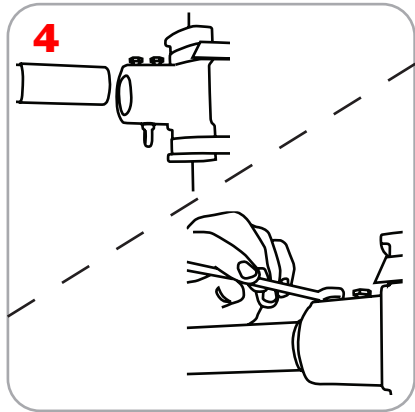

Single Span Assembly