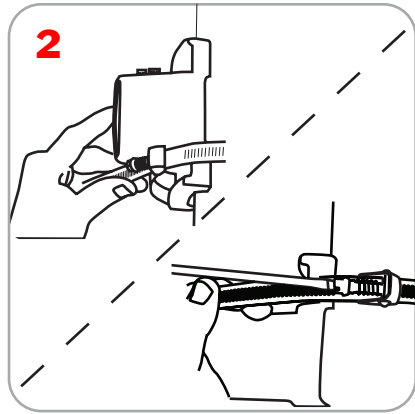

Single Span Assembly