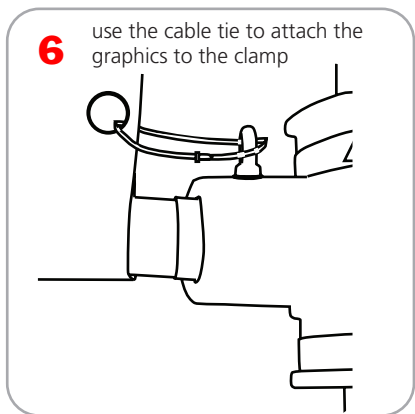

Single Span Assembly