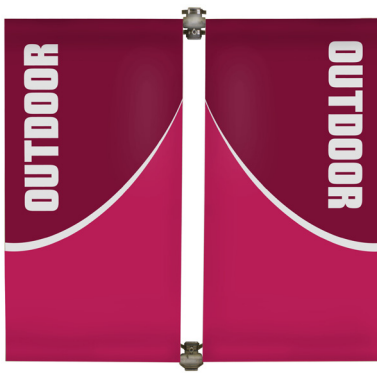

Shipping Weight:

Single: Box, 5.95 lbs   Tube, 6.55 lbs   Total, 12.5 lbs

Double: Box, 8.7 lbs   Tube, 7.25 lbs   Total, 15.95 lbs