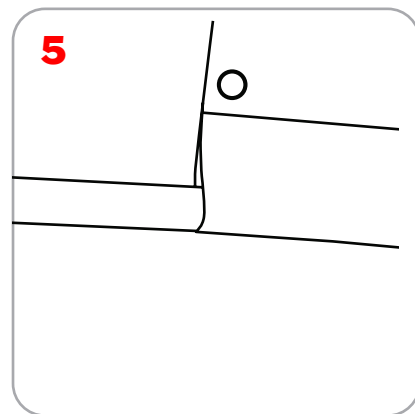

Single Span Assembly