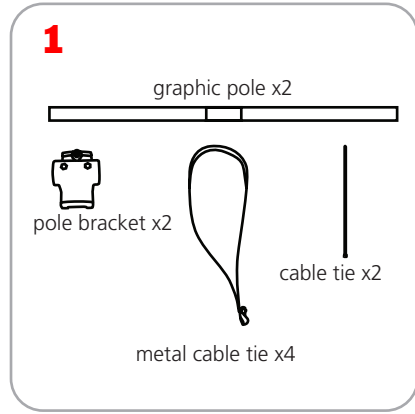

Single Span Assembly