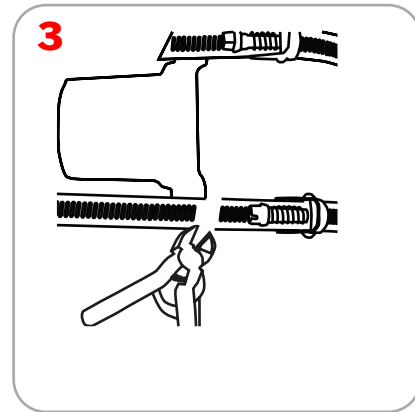

Single Span Assembly